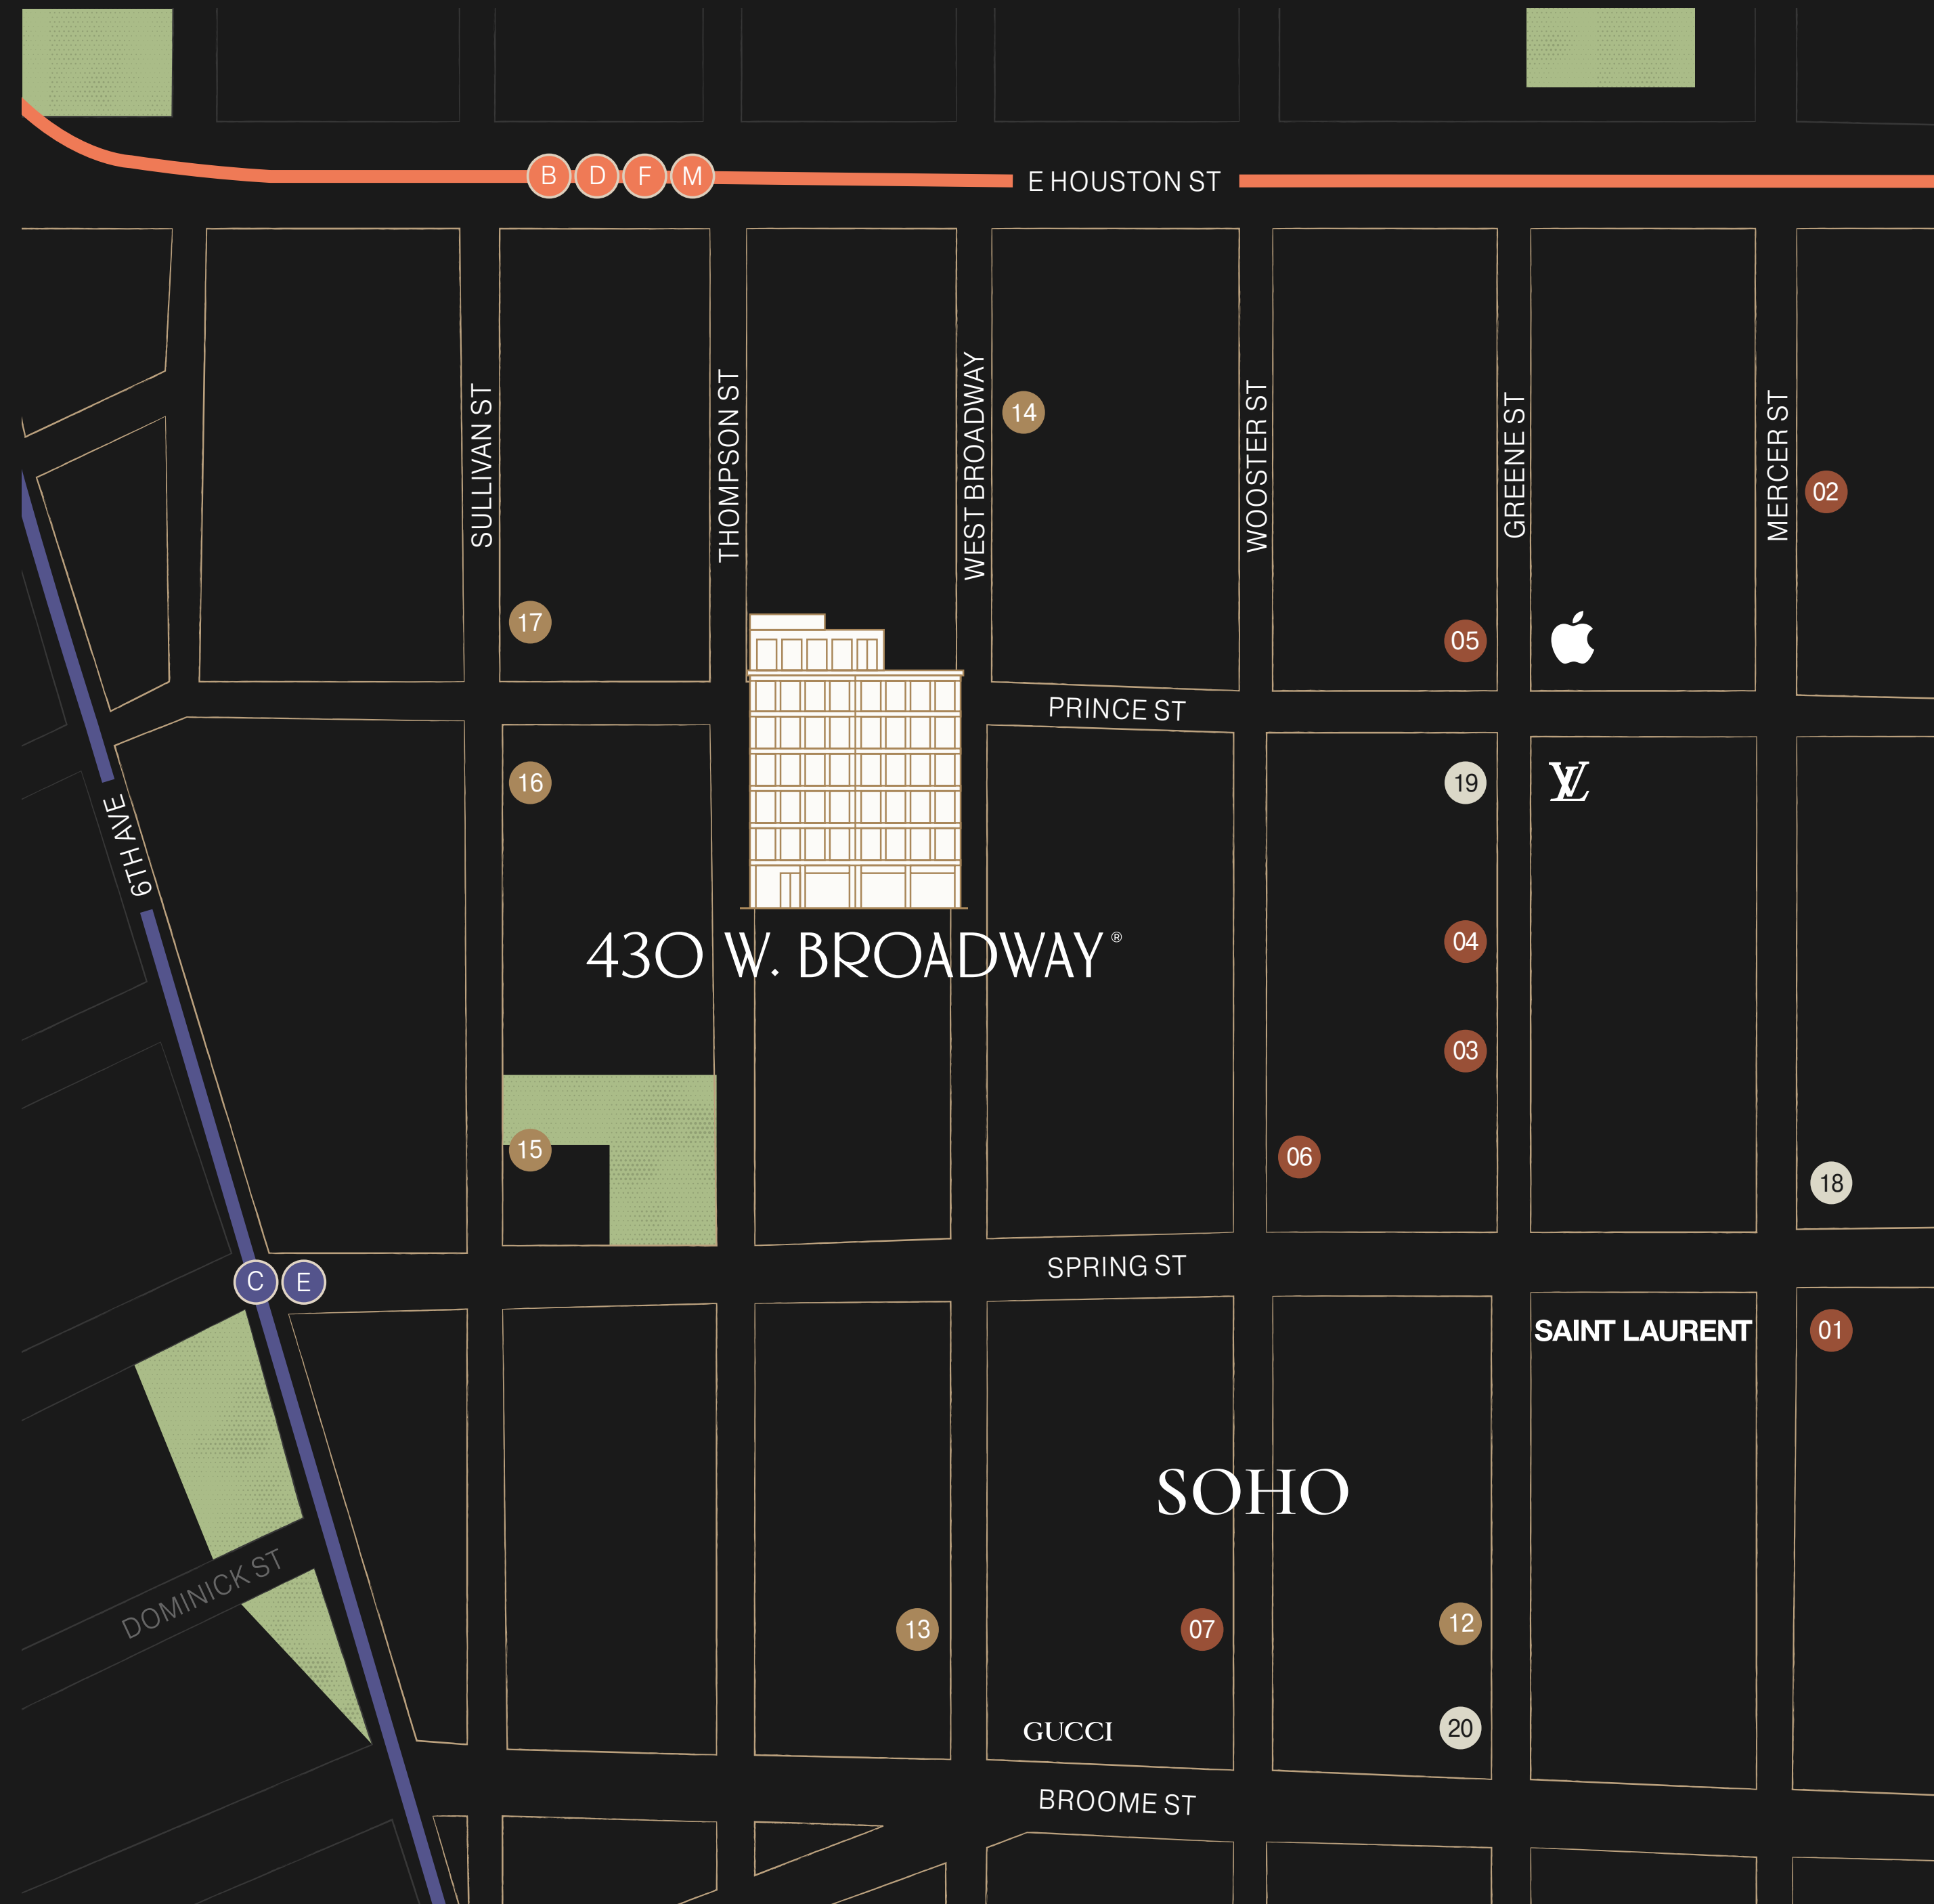

LOCATION

Address	West Broadway between Prince & Spring Street
---------	--

SPACE A

Ground Floor	2,281 SF
Selling Lower Level	1,175 SF
Frontage	19 Feet on West Broadway

SPACE B

Ground Floor	1,729 SF
Selling Lower Level	1,344 SF
Frontage	19 Feet on West Broadway

RESTAURANT FACT SHEET

LOCATION

Address West Broadway between Prince & Spring Street

PREMISES

Ground Floor	5,865 SF
Selling Lower Level	3,891 SF
Total	9,756 SF
Frontage	57 Feet on West Broadway
Ceiling Heights	18' on Ground Floor 11.5' in Selling Lower Level
Possession	March 1, 2023
Asking Rent	Please Inquire

**All measurements are approximates*

RESTAURANT LAYOUT

••• TOTAL 9,756 SF

W. BROADWAY

NEIGHBORHOOD HIGHLIGHTS

Shopping

1. Sephora
2. Bloomingdale's
3. HUGO Store
4. Tiffany & Co.
5. Dior SoHo
6. Polo Ralph Lauren
7. Chanel
8. Gucci
9. Saint Laurent
10. Louis Vuitton
11. Apple

Food & Beverage

12. La Colombe
13. Dr Smood
14. Emilio's Ballato
15. Cipriani Downtown
16. KYU
17. Sadelle's

Culture

18. Museum of Ice Cream
19. Judd Foundation
20. Morrison Hotel Gallery

→ CONTACT

Roy Dervich
Breakwater Holdings LLC