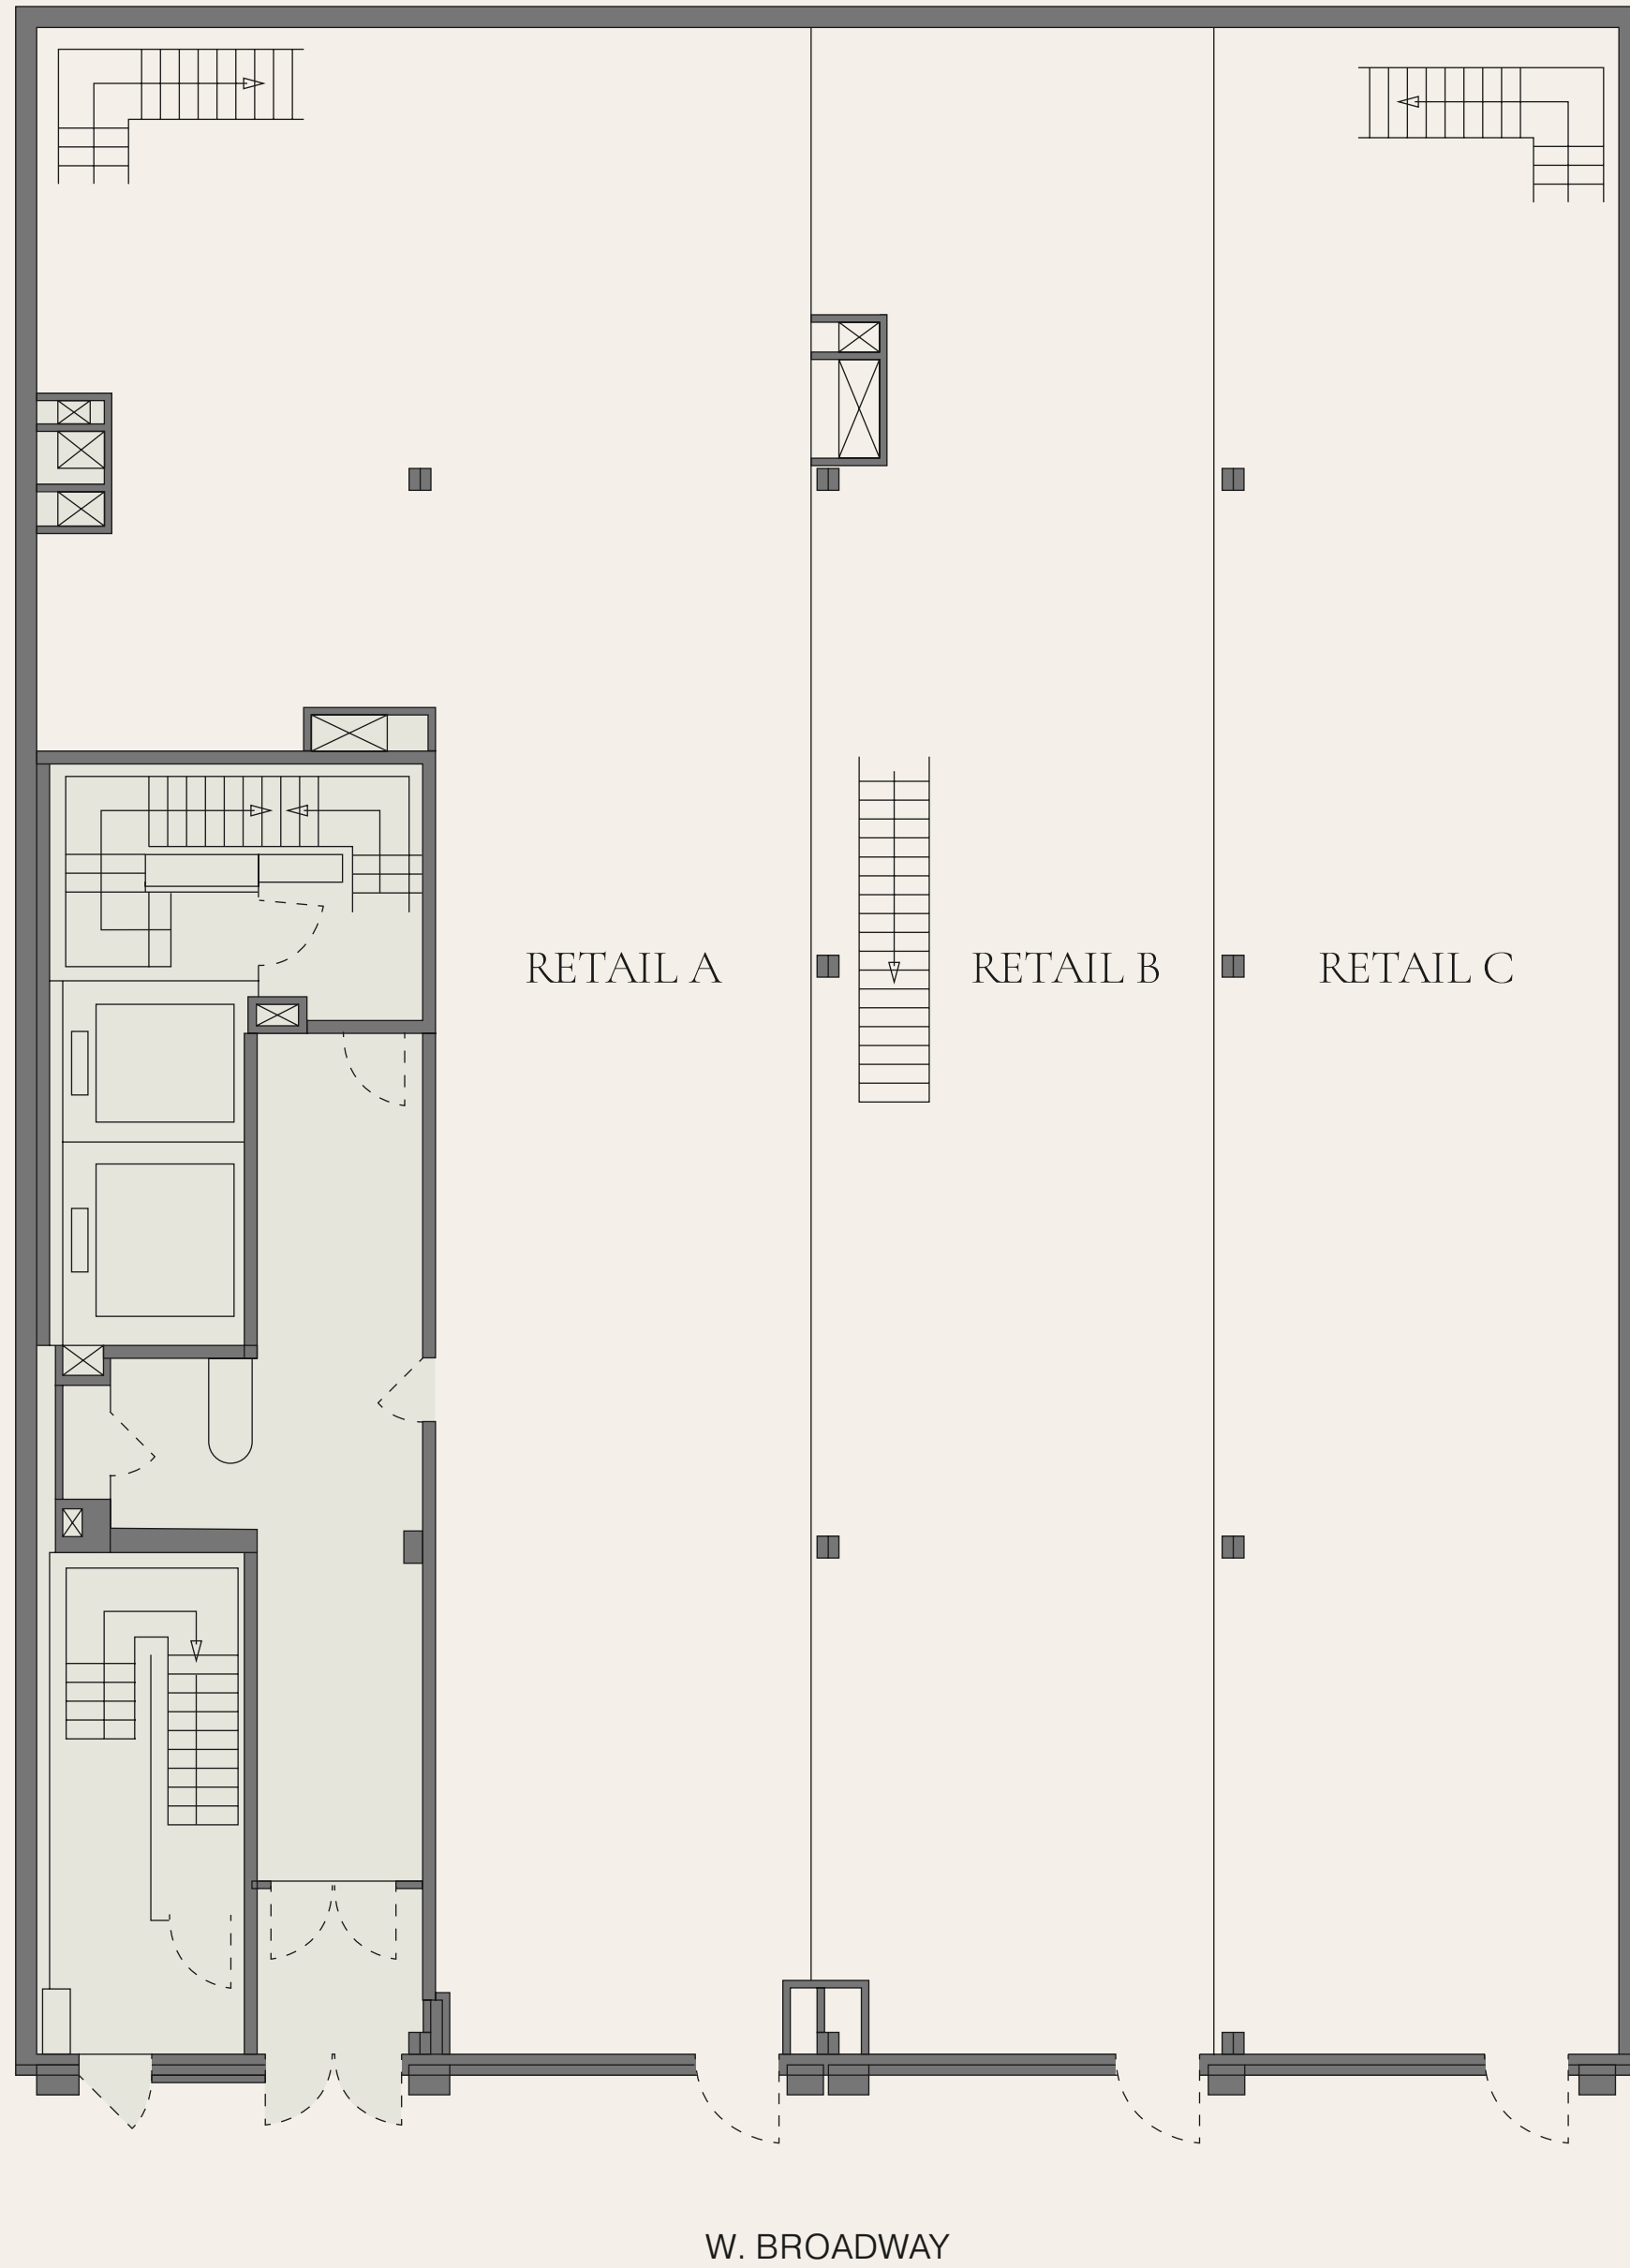

LOCATION

Address	West Broadway between Prince & Spring Street
---------	--

SPACE A

Ground Floor	2,281 SF
Selling Lower Level	1,175 SF
Frontage	19 Feet on West Broadway

SPACE B

Ground Floor	1,729 SF
Selling Lower Level	1,344 SF
Frontage	19 Feet on West Broadway

SPACE C

Ground Floor	1,855 SF
Selling Lower Level	1,372 SF
Frontage	19 Feet on West Broadway

Ceiling Heights	18' on Ground Floor 11.5' in Selling Lower Level
-----------------	---

Possession	March 1, 2023
------------	---------------

Asking Rent	Please Inquire
-------------	----------------

Notes	All Uses Considered
-------	---------------------

*All measurements are approximates

RETAIL SPACE LAYOUT

•••	RETAIL A	2,281 SF
•••	RETAIL B	1,729 SF
•••	RETAIL C	1,855 SF
•••	TOTAL	5,865 SF

RESTAURANT FACT SHEET

LOCATION

Address West Broadway between Prince & Spring Street

PREMISES

Ground Floor	5,865 SF
Selling Lower Level	3,891 SF
Total	9,756 SF
Frontage	57 Feet on West Broadway
Ceiling Heights	18' on Ground Floor 11.5' in Selling Lower Level
Possession	March 1, 2023
Asking Rent	Please Inquire