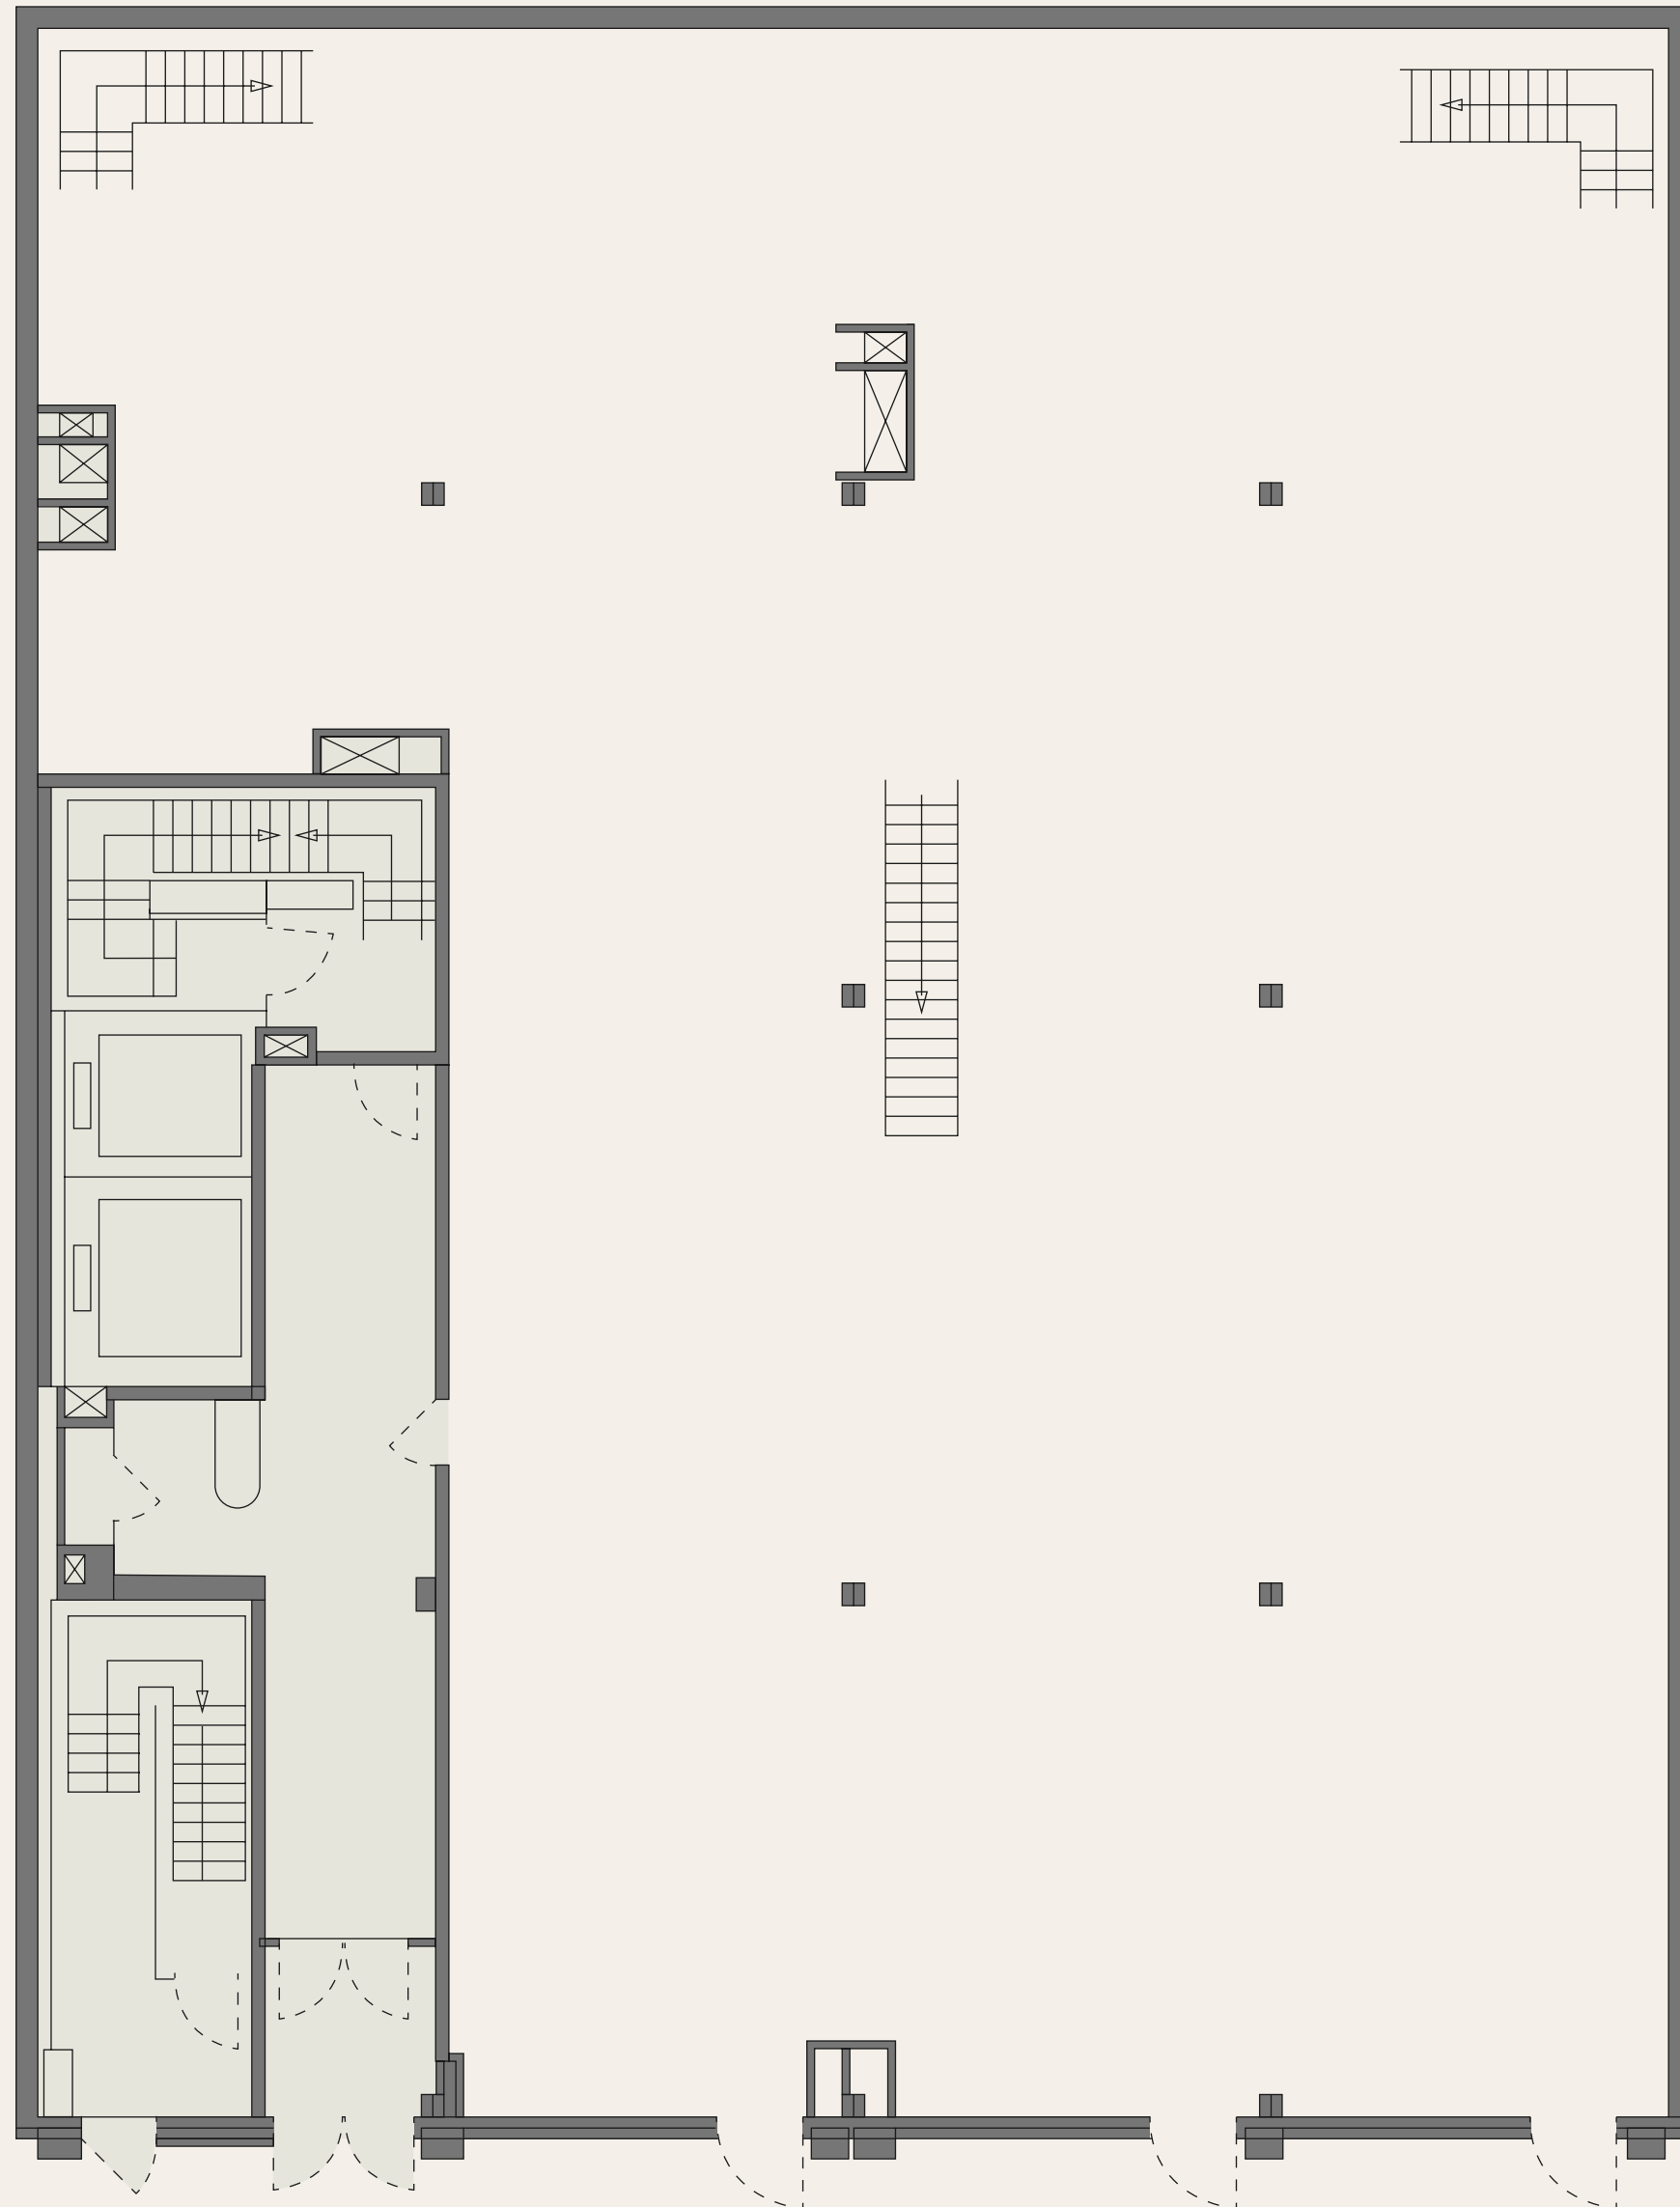

LOCATION

Address	West Broadway between Prince & Spring Street
---------	--

SPACE A

Ground Floor	2,281 SF
Selling Lower Level	1,175 SF
Frontage	19 Feet on West Broadway

SPACE B

Ground Floor	1,729 SF
Selling Lower Level	1,344 SF
Frontage	19 Feet on West Broadway

SPACE C

Ground Floor	1,855 SF
Selling Lower Level	1,372 SF
Frontage	19 Feet on West Broadway

Ceiling Heights	18' on Ground Floor 11.5' in Selling Lower Level
-----------------	---

Possession	March 1, 2023
------------	---------------

RESTAURANT FACT SHEET

LOCATION

Address West Broadway between Prince & Spring Street

PREMISES

Ground Floor	5,865 SF
Selling Lower Level	3,891 SF
Total	9,756 SF
Frontage	57 Feet on West Broadway
Ceiling Heights	18' on Ground Floor 11.5' in Selling Lower Level
Possession	March 1, 2023
Asking Rent	Please Inquire

**All measurements are approximates*

RESTAURANT LAYOUT

••• TOTAL 9,756 SF

W. BROADWAY

NEIGHBORHOOD HIGHLIGHTS

Shopping

1. Sephora
2. Bloomingdale's
3. HUGO Store
4. Tiffany & Co.
5. Dior SoHo
6. Polo Ralph Lauren
7. Chanel
8. Gucci
9. Saint Laurent
10. Louis Vuitton
11. Apple